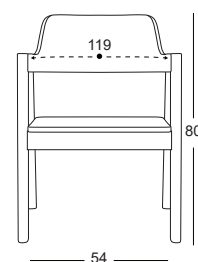

P-357

STOCK CODE: PLD01357.00000-C20

HS/GTIP CODE: CHAIR PARTS 940191900000

P-254 C

STOCK CODE: PLD01254C.00000-W8

HS/GTIP CODE: CHAIR PARTS 940191900000

P-308

STOCK CODE: PLD01308.00000-C20

HS/GTIP CODE: CHAIR PARTS 940191900000

P-330

STOCK CODE: CF330.800.00085-D

HS/GTIP CODE: CHAIR PARTS 940191900000

P-238

STOCK CODE: CF238.500.00052-DF8 HS/GTIP CODE: CHAIR PARTS 940191900000

P-240

STOCK CODE: CF240.800.00052-DF8