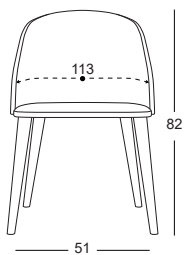

HS/GTIP CODE: CHAIR PARTS 940191900000

P-221

STOCK CODE: CRLN01221.00079-D8

HS/GTIP CODE: CHAIR PARTS 940191900000

P-222

STOCK CODE: CRLN01222.00073-D8 HS/GTIP CODE: CHAIR PARTS 940191900000

P-223

STOCK CODE: CRLN01223.00086-D8