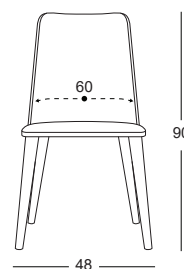

HS/GTIP CODE: CHAIR PARTS 940191900000

P-236

STOCK CODE: VK02236.00032-D6

HS/GTIP CODE: CHAIR PARTS 940191900000

P-237

STOCK CODE: VK02237.00035-D6

HS/GTIP CODE: CHAIR PARTS 940191900000

DO NOT FORGET TO
FOLLOW US!