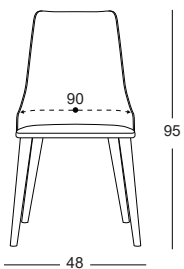

P-233

STOCK CODE: VK02233.00051-D6

HS/GTIP CODE: CHAIR PARTS 940191900000