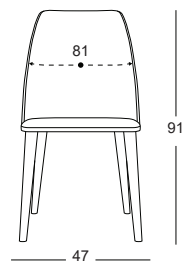

STOCK CODE: VK02206.00046-D6

HS/GTIP CODE: CHAIR PARTS 940191900000