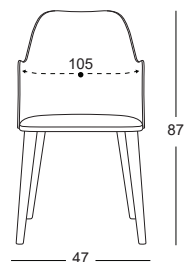

P-213

STOCK CODE: KLBK01213.00054-D6

HS/GTIP CODE: CHAIR PARTS 940191900000

P-215

STOCK CODE: KLBK01215.00054-D6 HS/GTIP CODE: CHAIR PARTS 940191900000

P-216

STOCK CODE: RED02216.00054-DF8

HS/GTIP CODE: CHAIR PARTS 940191900000