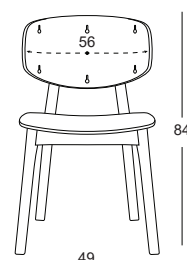

STOCK CODE: CF325.525.00039-CA8-3/3 HS/GTIP CODE: CHAIR PARTS 940191900000