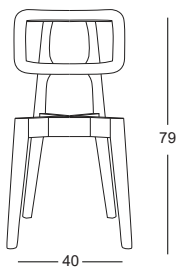

HS/GTIP CODE: CHAIR PARTS 940191900000

P-315

STOCK CODE: CF315.900.00037-DF9

HS/GTIP CODE: CHAIR PARTS 940191900000

P-324

STOCK CODE: CF324.550.0021F

HS/GTIP CODE: CHAIR PARTS 940191900000

P-325