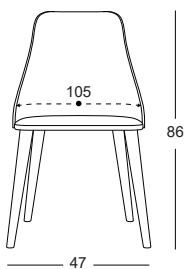

P-230

STOCK CODE: KLBK01230.00054-D6

HS/GTIP CODE: CHAIR PARTS 940191900000