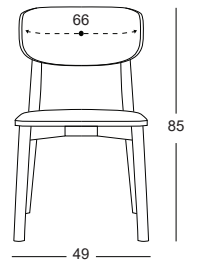

STOCK CODE: CF325.525.00039-CA8-3/3 HS/GTIP CODE: CHAIR PARTS 940191900000

P-326

STOCK CODE: CF326.1400.00045-D

HS/GTIP CODE: CHAIR PARTS 940191900000

P-327

STOCK CODE: CF327.475.00030F

HS/GTIP CODE: CHAIR PARTS 940191900000