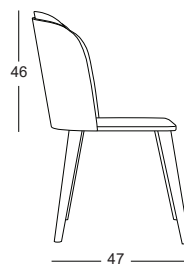

HS/GTIP CODE: CHAIR PARTS 940191900000

P-224

STOCK CODE: CRLN01224.00080-D8 HS/GTIP CODE: CHAIR PARTS 940191900000

P-226

STOCK CODE: CRLN01226.00073-DF8

HS/GTIP CODE: CHAIR PARTS 940191900000

P-228

STOCK CODE: VK02228.00051-DA6.3 HS/GTIP CODE: CHAIR PARTS 940191900000