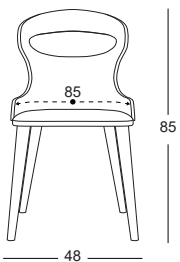

P-213

STOCK CODE: KLBK01213.00054-D6

HS/GTIP CODE: CHAIR PARTS 940191900000

P-215

STOCK CODE: KLBK01215.00054-D6 HS/GTIP CODE: CHAIR PARTS 940191900000

P-216

STOCK CODE: RED02216.00054-DF8

HS/GTIP CODE: CHAIR PARTS 940191900000