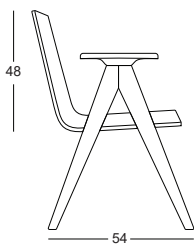

P-357

STOCK CODE: PLD01357.00000-C20

HS/GTIP CODE: CHAIR PARTS 940191900000

P-254 C

STOCK CODE: PLD01254C.00000-W8

HS/GTIP CODE: CHAIR PARTS 940191900000

P-308

STOCK CODE: PLD01308.00000-C20

HS/GTIP CODE: CHAIR PARTS 940191900000

P-330

STOCK CODE: CF330.800.00085-D

HS/GTIP CODE: CHAIR PARTS 940191900000

P-238

STOCK CODE: CF238.500.00052-DF8 HS/GTIP CODE: CHAIR PARTS 940191900000

P-240

STOCK CODE: CF240.800.00052-DF8