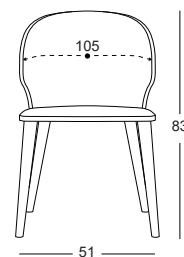

HS/GTIP CODE: CHAIR PARTS 940191900000

P-221

STOCK CODE: CRLN01221.00079-D8

HS/GTIP CODE: CHAIR PARTS 940191900000

P-222

STOCK CODE: CRLN01222.00073-D8 HS/GTIP CODE: CHAIR PARTS 940191900000

P-223

STOCK CODE: CRLN01223.00086-D8