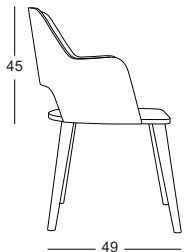

STOCK CODE: CRLN01201.00086-DF8

HS/GTIP CODE: CHAIR PARTS 940191900000