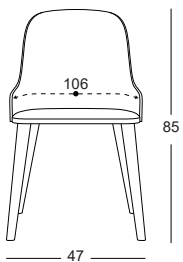

P-213

STOCK CODE: KLBK01213.00054-D6

HS/GTIP CODE: CHAIR PARTS 940191900000