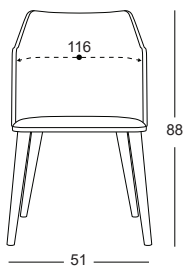

P-223

STOCK CODE: CRLN01223.00086-D8

HS/GTIP CODE: CHAIR PARTS 940191900000