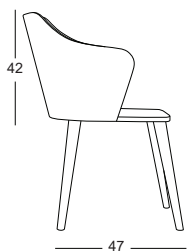

P-218

STOCK CODE: RED02218.00048-DF8

HS/GTIP CODE: CHAIR PARTS 940191900000

P-219

STOCK CODE: KLBK01219.00054-D6

HS/GTIP CODE: CHAIR PARTS 940191900000

P-220

STOCK CODE: VK02220.00051-D6