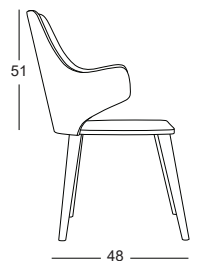

STOCK CODE: CRLN01224.00080-D8   HS/GTIP CODE: CHAIR PARTS 940191900000