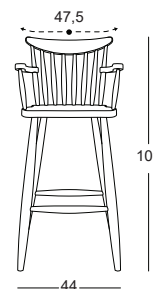

HS/GTIP CODE: CHAIR PARTS 940191900000

P-315

STOCK CODE: CF315.900.00037-DF9

HS/GTIP CODE: CHAIR PARTS 940191900000

P-324

STOCK CODE: CF324.550.0021F

HS/GTIP CODE: CHAIR PARTS 940191900000

P-325