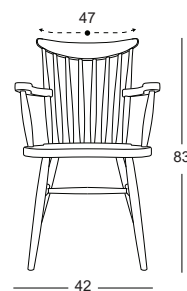

P-263

STOCK CODE: CF263.550.00162-DF11 HS/GTIP CODE: CHAIR PARTS 940191900000

P-264

STOCK CODE: CF263.550.00162-DF11 HS/GTIP CODE: CHAIR PARTS 940191900000

P-306

STOCK CODE: CF306.800.0000-4F

HS/GTIP CODE: CHAIR PARTS 940191900000

P-310

STOCK CODE: CF310.700.0008F

HS/GTIP CODE: CHAIR PARTS 940191900000

P-311

STOCK CODE: CF311.750.0009F

HS/GTIP CODE: CHAIR PARTS 940191900000

P-313

STOCK CODE: CF313.800.00005F