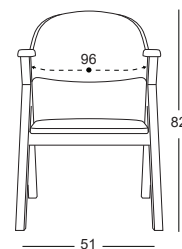

HS/GTIP CODE: CHAIR PARTS 940191900000

P-241

STOCK CODE: CF241.500.00052-DF8

HS/GTIP CODE: CHAIR PARTS 940191900000

P-246

STOCK CODE: CF246.400.00113-D6.6

HS/GTIP CODE: CHAIR PARTS 940191900000

P-250