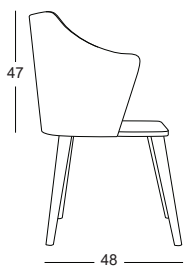

P-223

STOCK CODE: CRLN01223.00086-D8

HS/GTIP CODE: CHAIR PARTS 940191900000