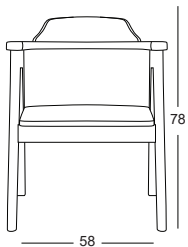

P-328

STOCK CODE: CF328.1100.00044-D

HS/GTIP CODE: CHAIR PARTS 940191900000