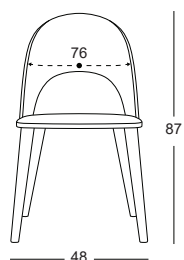

HS/GTIP CODE: CHAIR PARTS 940191900000

P-202

STOCK CODE: VK02202.00036-D6

HS/GTIP CODE: CHAIR PARTS 940191900000

P-203

STOCK CODE: RED02203.00048-DF8

HS/GTIP CODE: CHAIR PARTS 940191900000

P-206