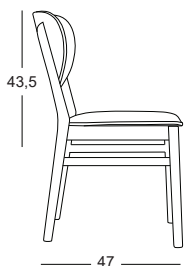

P-255

STOCK CODE: CF255.450.00065-D6

HS/GTIP CODE: CHAIR PARTS 940191900000

P-256

STOCK CODE: CF259.450.00032-C7.3 HS/GTIP CODE: CHAIR PARTS 940191900000

P-259

STOCK CODE: CF259.450.00032-C7.3

HS/GTIP CODE: CHAIR PARTS 940191900000

P-263

STOCK CODE: CF263.550.00162-DF11 HS/GTIP CODE: CHAIR PARTS 940191900000

P-264

STOCK CODE: CF263.550.00162-DF11 HS/GTIP CODE: CHAIR PARTS 940191900000

P-306

STOCK CODE: CF306.800.0000-4F

HS/GTIP CODE: CHAIR PARTS 940191900000