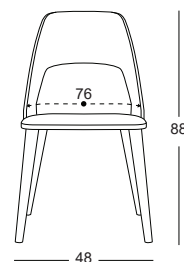

STOCK CODE: RED02218.00048-DF8

HS/GTIP CODE: CHAIR PARTS 940191900000