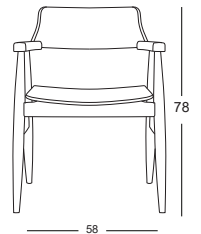

P-328

STOCK CODE: CF328.1100.00044-D

HS/GTIP CODE: CHAIR PARTS 940191900000

P-329

STOCK CODE: CF329.750.00023F

HS/GTIP CODE: CHAIR PARTS 940191900000

P-201

STOCK CODE: CRLN01201.00086-DF8