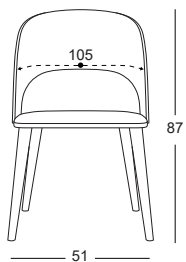

HS/GTIP CODE: CHAIR PARTS 940191900000

P-224

STOCK CODE: CRLN01224.00080-D8 HS/GTIP CODE: CHAIR PARTS 940191900000

P-226

STOCK CODE: CRLN01226.00073-DF8

HS/GTIP CODE: CHAIR PARTS 940191900000

P-228

STOCK CODE: VK02228.00051-DA6.3 HS/GTIP CODE: CHAIR PARTS 940191900000