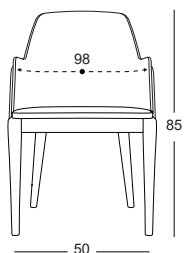

HS/GTIP CODE: CHAIR PARTS 940191900000

P-241

STOCK CODE: CF241.500.00052-DF8

HS/GTIP CODE: CHAIR PARTS 940191900000

P-246

STOCK CODE: CF246.400.00113-D6.6

HS/GTIP CODE: CHAIR PARTS 940191900000

P-250