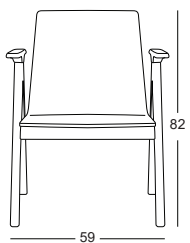

P-357

STOCK CODE: PLD01357.00000-C20

HS/GTIP CODE: CHAIR PARTS 940191900000

P-254 C

STOCK CODE: PLD01254C.00000-W8

HS/GTIP CODE: CHAIR PARTS 940191900000

P-308

STOCK CODE: PLD01308.00000-C20

HS/GTIP CODE: CHAIR PARTS 940191900000

P-330

STOCK CODE: CF330.800.00085-D

HS/GTIP CODE: CHAIR PARTS 940191900000

P-238

STOCK CODE: CF238.500.00052-DF8 HS/GTIP CODE: CHAIR PARTS 940191900000

P-240

STOCK CODE: CF240.800.00052-DF8