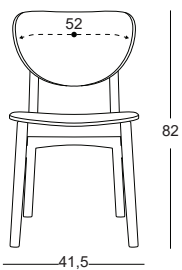

P-255

STOCK CODE: CF255.450.00065-D6

HS/GTIP CODE: CHAIR PARTS 940191900000

P-256

STOCK CODE: CF259.450.00032-C7.3 HS/GTIP CODE: CHAIR PARTS 940191900000

P-259

STOCK CODE: CF259.450.00032-C7.3

HS/GTIP CODE: CHAIR PARTS 940191900000