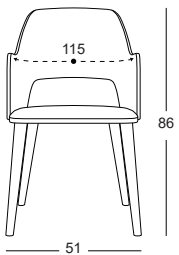

STOCK CODE: CRLN01201.00086-DF8

HS/GTIP CODE: CHAIR PARTS 940191900000