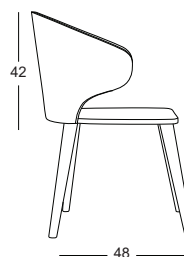

HS/GTIP CODE: CHAIR PARTS 940191900000

P-221

STOCK CODE: CRLN01221.00079-D8

HS/GTIP CODE: CHAIR PARTS 940191900000

P-222

STOCK CODE: CRLN01222.00073-D8 HS/GTIP CODE: CHAIR PARTS 940191900000

P-223

STOCK CODE: CRLN01223.00086-D8