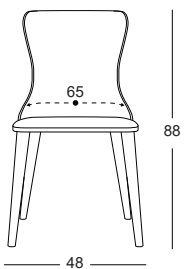

HS/GTIP CODE: CHAIR PARTS 940191900000

P-236

STOCK CODE: VK02236.00032-D6

HS/GTIP CODE: CHAIR PARTS 940191900000

P-237

STOCK CODE: VK02237.00035-D6

HS/GTIP CODE: CHAIR PARTS 940191900000

DO NOT FORGET TO
FOLLOW US!