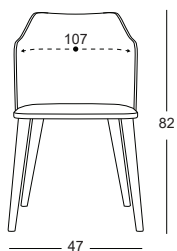

P-218

STOCK CODE: RED02218.00048-DF8

HS/GTIP CODE: CHAIR PARTS 940191900000

P-219

STOCK CODE: KLBK01219.00054-D6

HS/GTIP CODE: CHAIR PARTS 940191900000

P-220

STOCK CODE: VK02220.00051-D6