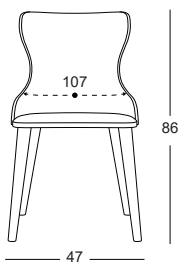

STOCK CODE: VK02206.00046-D6

HS/GTIP CODE: CHAIR PARTS 940191900000

P-207

STOCK CODE: KLBK01207.00054-D6

HS/GTIP CODE: CHAIR PARTS 940191900000

P-212

STOCK CODE: VK02212.00051-DA6.3 HS/GTIP CODE: CHAIR PARTS 940191900000