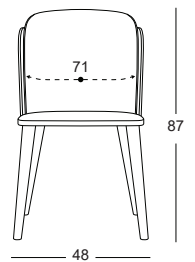

STOCK CODE: VK02206.00046-D6

HS/GTIP CODE: CHAIR PARTS 940191900000

P-207

STOCK CODE: KLBK01207.00054-D6

HS/GTIP CODE: CHAIR PARTS 940191900000

P-212

STOCK CODE: VK02212.00051-DA6.3 HS/GTIP CODE: CHAIR PARTS 940191900000