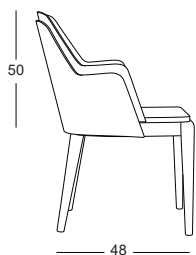

HS/GTIP CODE: CHAIR PARTS 940191900000

P-241

STOCK CODE: CF241.500.00052-DF8

HS/GTIP CODE: CHAIR PARTS 940191900000

P-246

STOCK CODE: CF246.400.00113-D6.6

HS/GTIP CODE: CHAIR PARTS 940191900000

P-250