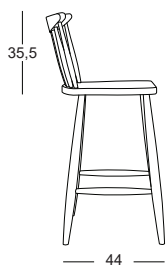

P-313

STOCK CODE: CF313.800.00005F

HS/GTIP CODE: CHAIR PARTS 940191900000