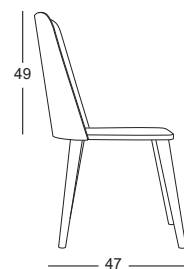

HS/GTIP CODE: CHAIR PARTS 940191900000

P-236

STOCK CODE: VK02236.00032-D6

HS/GTIP CODE: CHAIR PARTS 940191900000

P-237

STOCK CODE: VK02237.00035-D6

HS/GTIP CODE: CHAIR PARTS 940191900000

DO NOT FORGET TO
FOLLOW US!