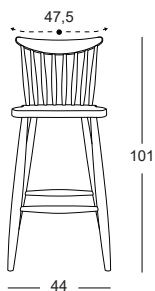

P-313

STOCK CODE: CF313.800.00005F

HS/GTIP CODE: CHAIR PARTS 940191900000