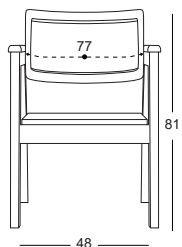

STOCK CODE: CF240.800.00052-DF8

HS/GTIP CODE: CHAIR PARTS 940191900000