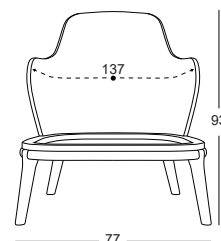

P-255

STOCK CODE: CF255.450.00065-D6

HS/GTIP CODE: CHAIR PARTS 940191900000

P-256

STOCK CODE: CF259.450.00032-C7.3 HS/GTIP CODE: CHAIR PARTS 940191900000

P-259

STOCK CODE: CF259.450.00032-C7.3

HS/GTIP CODE: CHAIR PARTS 940191900000

P-263

STOCK CODE: CF263.550.00162-DF11 HS/GTIP CODE: CHAIR PARTS 940191900000

P-264

STOCK CODE: CF263.550.00162-DF11 HS/GTIP CODE: CHAIR PARTS 940191900000

P-306

STOCK CODE: CF306.800.0000-4F

HS/GTIP CODE: CHAIR PARTS 940191900000