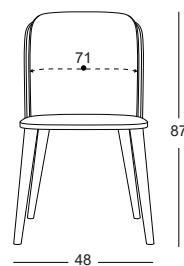

HS/GTIP CODE: CHAIR PARTS 940191900000

P-224

STOCK CODE: CRLN01224.00080-D8 HS/GTIP CODE: CHAIR PARTS 940191900000

P-226

STOCK CODE: CRLN01226.00073-DF8

HS/GTIP CODE: CHAIR PARTS 940191900000

P-228

STOCK CODE: VK02228.00051-DA6.3 HS/GTIP CODE: CHAIR PARTS 940191900000