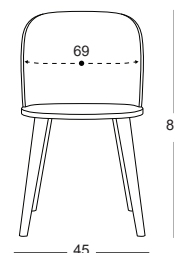

HS/GTIP CODE: CHAIR PARTS 940191900000

P-202

STOCK CODE: VK02202.00036-D6

HS/GTIP CODE: CHAIR PARTS 940191900000

P-203

STOCK CODE: RED02203.00048-DF8

HS/GTIP CODE: CHAIR PARTS 940191900000

P-206