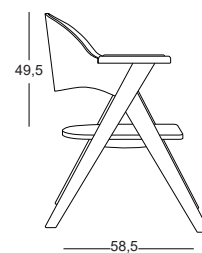

HS/GTIP CODE: CHAIR PARTS 940191900000

P-241

STOCK CODE: CF241.500.00052-DF8

HS/GTIP CODE: CHAIR PARTS 940191900000

P-246

STOCK CODE: CF246.400.00113-D6.6

HS/GTIP CODE: CHAIR PARTS 940191900000

P-250