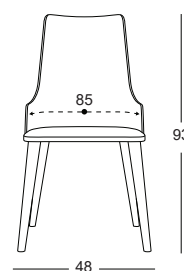

P-230

STOCK CODE: KLBK01230.00054-D6

HS/GTIP CODE: CHAIR PARTS 940191900000

P-231

STOCK CODE: VK02231.00049-D6

HS/GTIP CODE: CHAIR PARTS 940191900000

P-233

STOCK CODE: VK02233.00051-D6