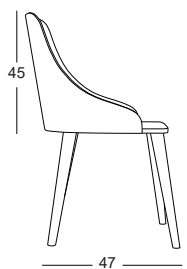

P-230

STOCK CODE: KLBK01230.00054-D6

HS/GTIP CODE: CHAIR PARTS 940191900000