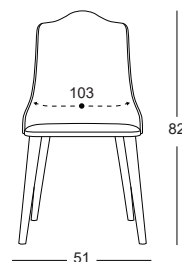

STOCK CODE: VK02220.00051-D6

HS/GTIP CODE: CHAIR PARTS 940191900000